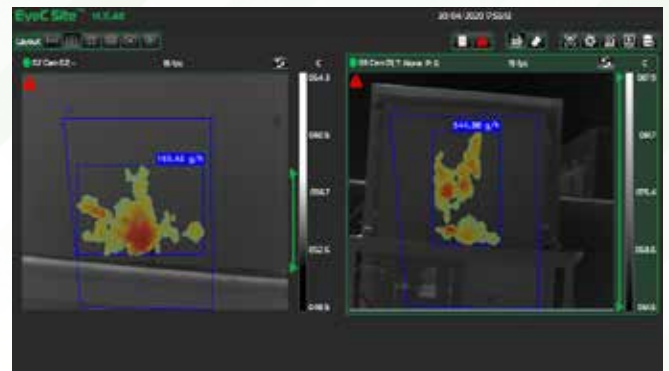

# EyeCSite

Quantitative Measurement &  
Alert Software Solution for OGI  
Cameras

**Realtime & Offline Quantification of VOC's**  
Remote quantitative measurement of leak rates  
for most VOC's

**Automated Gas Detection & Alerts:**  
Automated alerts based on raw data of  
OGI footage

QUANTIFY GAS FROM A **SAFE DISTANCE**

All images are for illustration only. All specifications are subject to change without notice. © All rights reserved.

# EyeCSite

Quantitative Measurement & Alert Software Solution for OGI Cameras

EyeCSite offers a wide range of functionalities that will detect, alert and quantify gas leaks for OPGAL's EyeCGas 2.0 , EyeCGas Mini and EyeCGas 24/7 Solutions. EyeCSite can detect and quantify all VOC's (including Methane, Benzene) in a very simplified and user friendly interface.

Combined with OPGAL's handheld cameras, it will rapidly increase the surveyors efficiency and allow them to safely reach areas from a variety of distances. With OPGAL's 24/7 fixed monitoring solutions, it also offers a wide range of functionalities that will detect the different anomalies that could take place in any scenario, any given time.